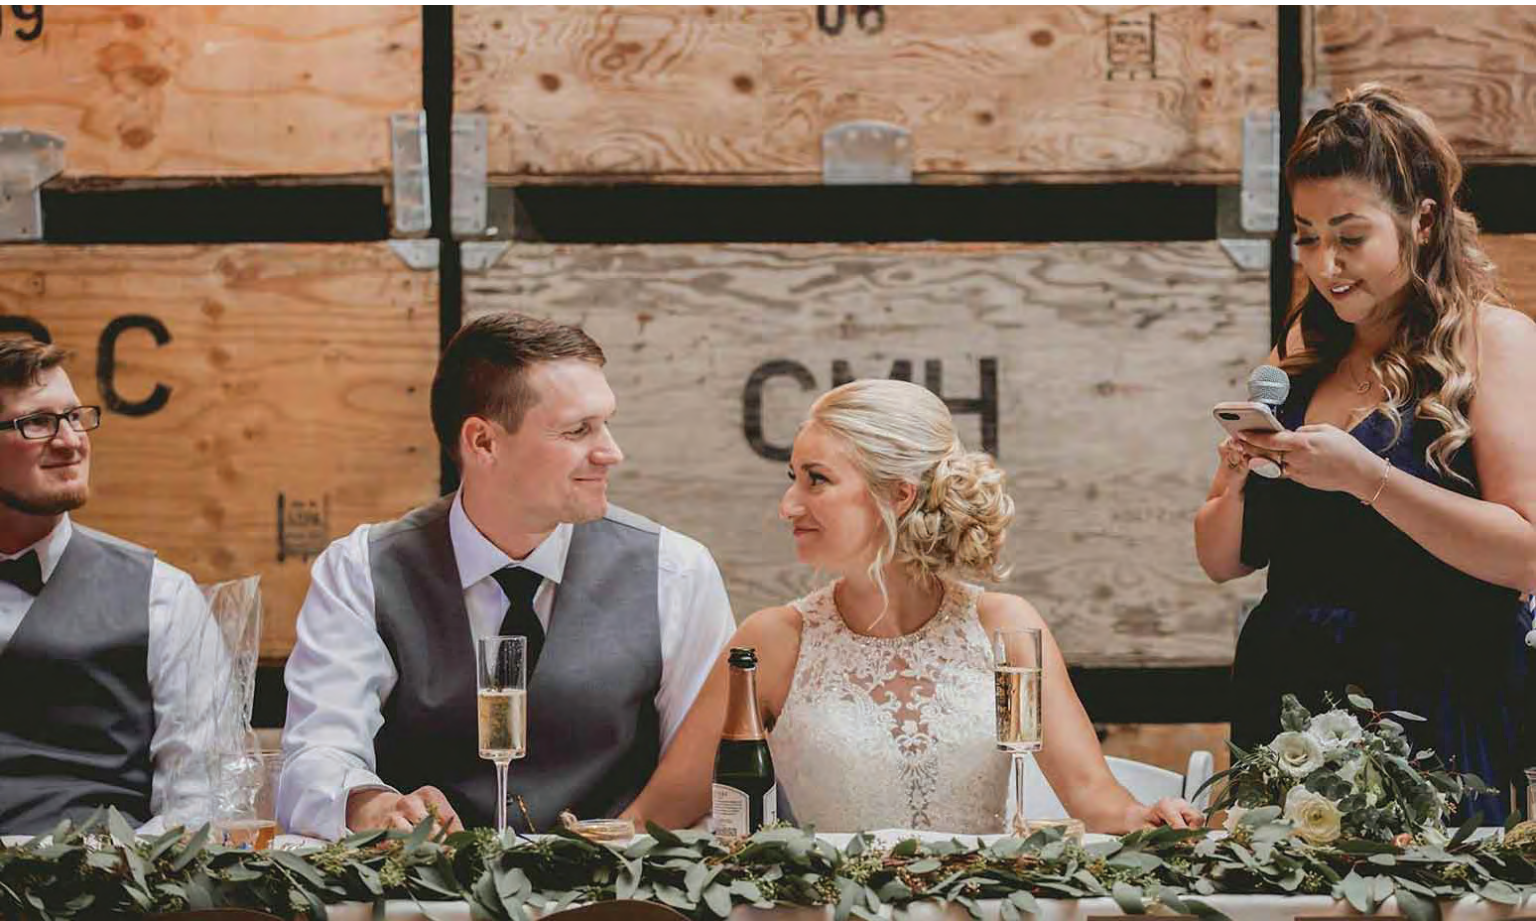

MIGHTY TIETON EVENTS

608 WISCONSIN AVENUE, TIETON, WA 98947