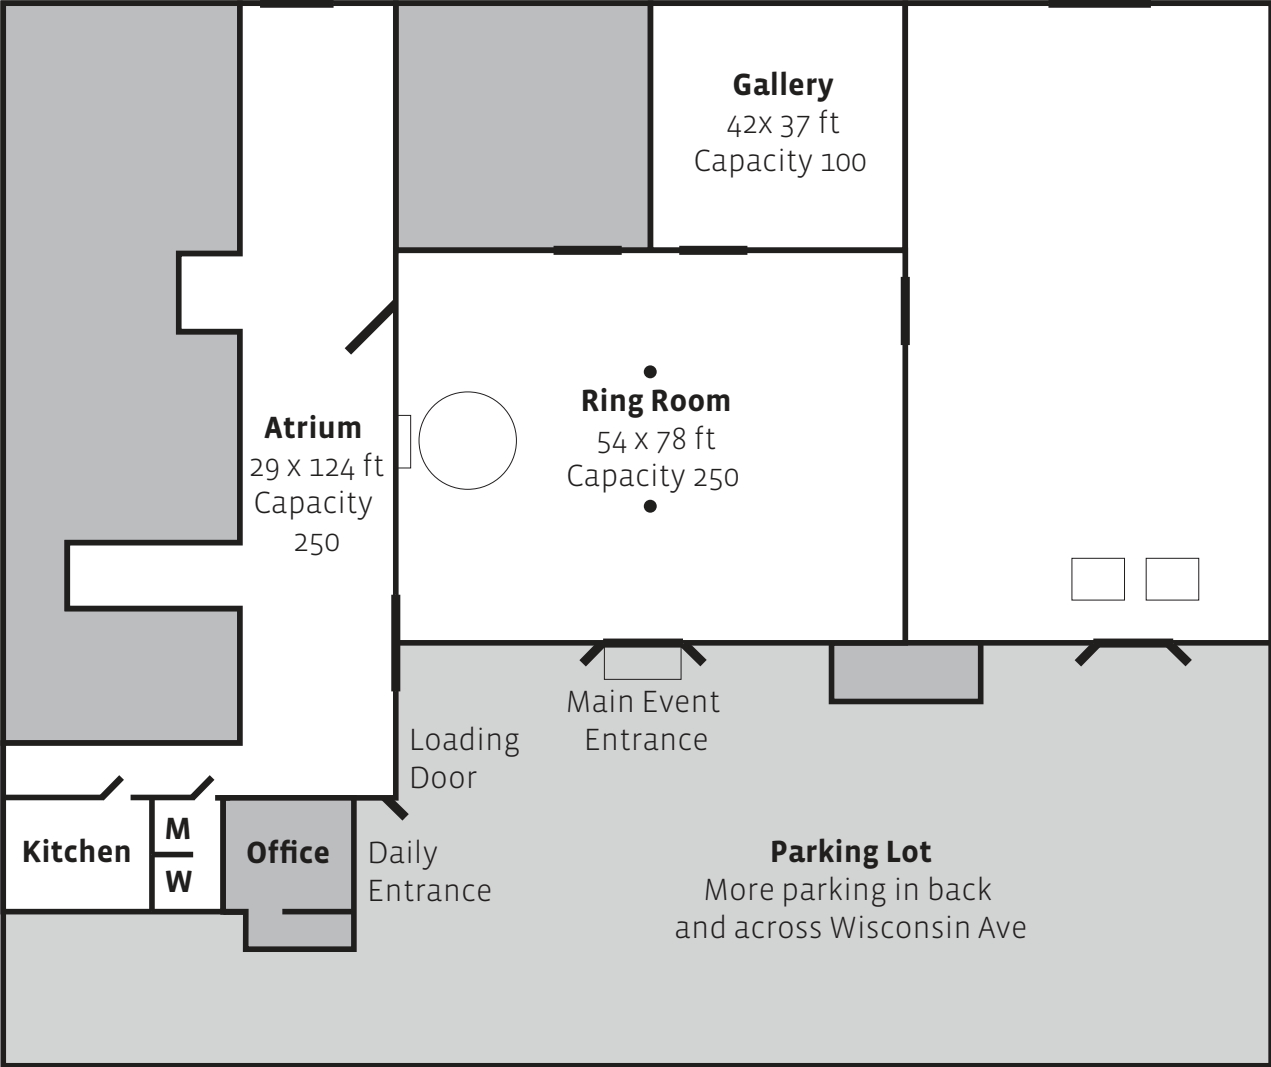

## RING ROOM

Named after its showstopping chandelier by the artist Trimpin, the Ring Room is our most popular event space. Its large and open floor plan allows our renters to customize the layout to their needs. The high ceilings, exposed beams, and adjoining controlled atmosphere rooms bring drama and theatrical flair. The Ring Room is centrally located, giving easy access to the Barn Room and Atrium event spaces. It's also equipped with stage lights, making

-Apple Crate Wall

-Assistance with decorating and setup, including use of a scissor lift

# WAREHOUSE FLOOR PLAN

Wisconsin Avenue

# BARN ROOM