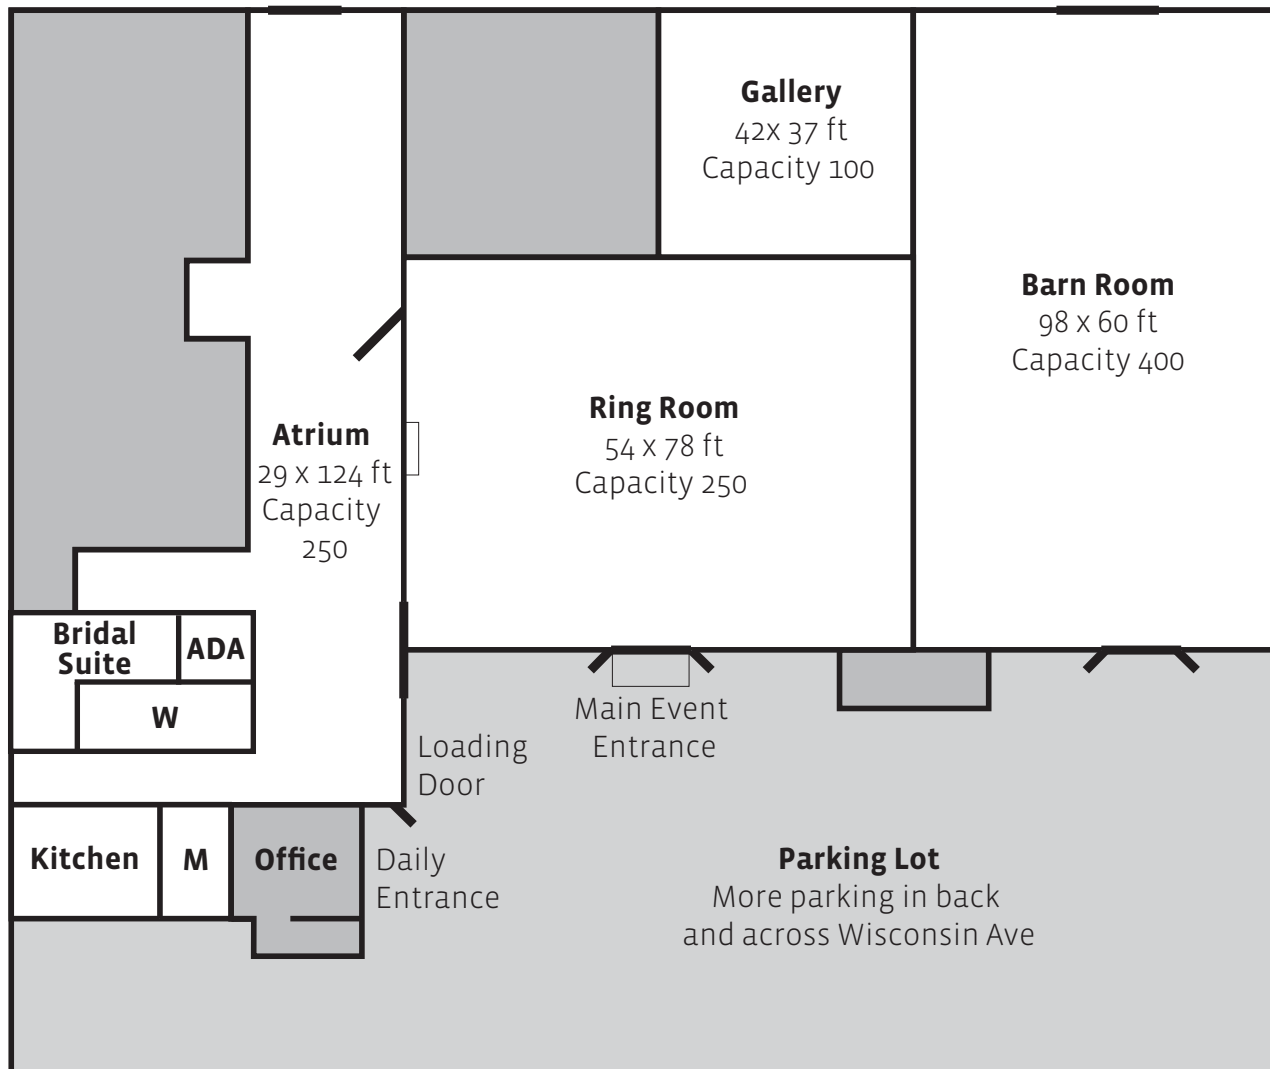

## RING ROOM

Named after its showstopping chandelier by the artist Trimpin, the Ring Room is our most popular event space. Its large and open floor plan allows our renters to customize the layout to their needs. The high ceilings, exposed beams, and adjoining controlled atmosphere rooms bring drama and theatrical flair. The Ring Room is centrally located, giving easy access to the Barn Room and Atrium event spaces. It's also equipped with stage lights, making it perfect for a wedding ceremony, an epic dinner and dance party, or large concert. **Capacity: 250**

## BARN ROOM

Our largest event space, the Barn Room is home to two beautiful floating barns by artist Matt Sellars. This space is BIG with a capital B. With almost 6,000 sq feet, the Barn Room is perfect for an event that needs room to spread out and get creative. Its exposed beams and sprawling floor plan will give your event a "Wow" factor that you won't find elsewhere. **Capacity: 400**

## ATRIUM

In addition to being an event space, the Atrium is home to many of Mighty Tieton's businesses. Tieton Mosaic, Paper Hammer's studios, and Goathead Press give the space a storefront feel. Our businesses love working with renters to give tours, hold workshops, or create custom decorations. The Atrium's proximity to the Ring Room makes it a great addition to your event, be a space for food stations, dinner tables, or workshops. **Capacity: 250**

# WAREHOUSE FLOOR PLAN

Wisconsin Avenue